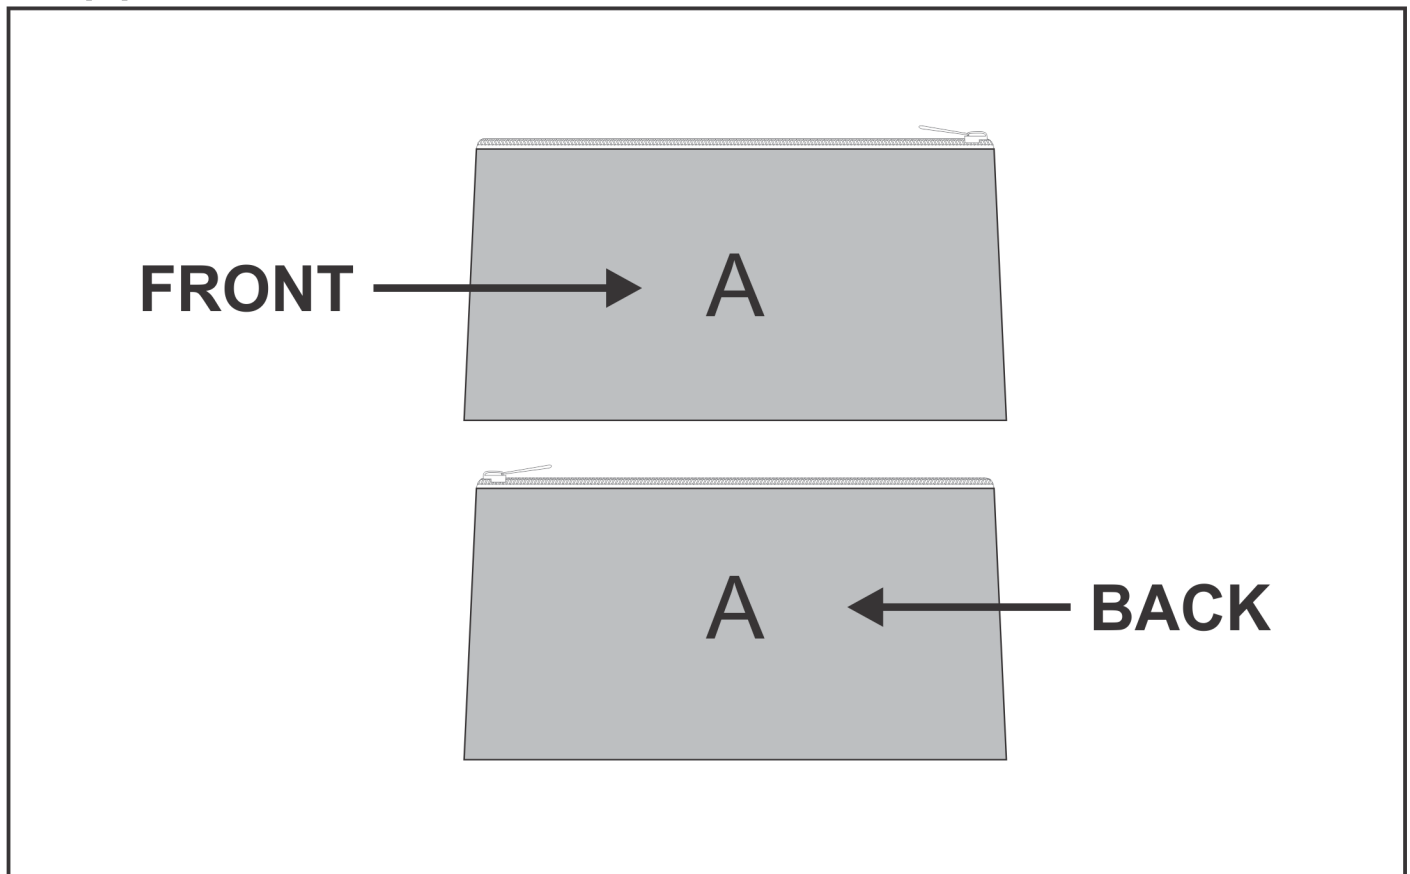

SC-HP-1-G

Hoppla Minecraft Pencil Case

Need to know:

- Includes 1-Position Sublimation (setup fees apply)
- **Please Note: We cannot guarantee 100% logo Alignment on all Brandable Panels.**

Branding Options:

Position A

1. Custom Sublimation A (CPSUB-A)
Full Colour
Size: 251mm wide x 251mm high